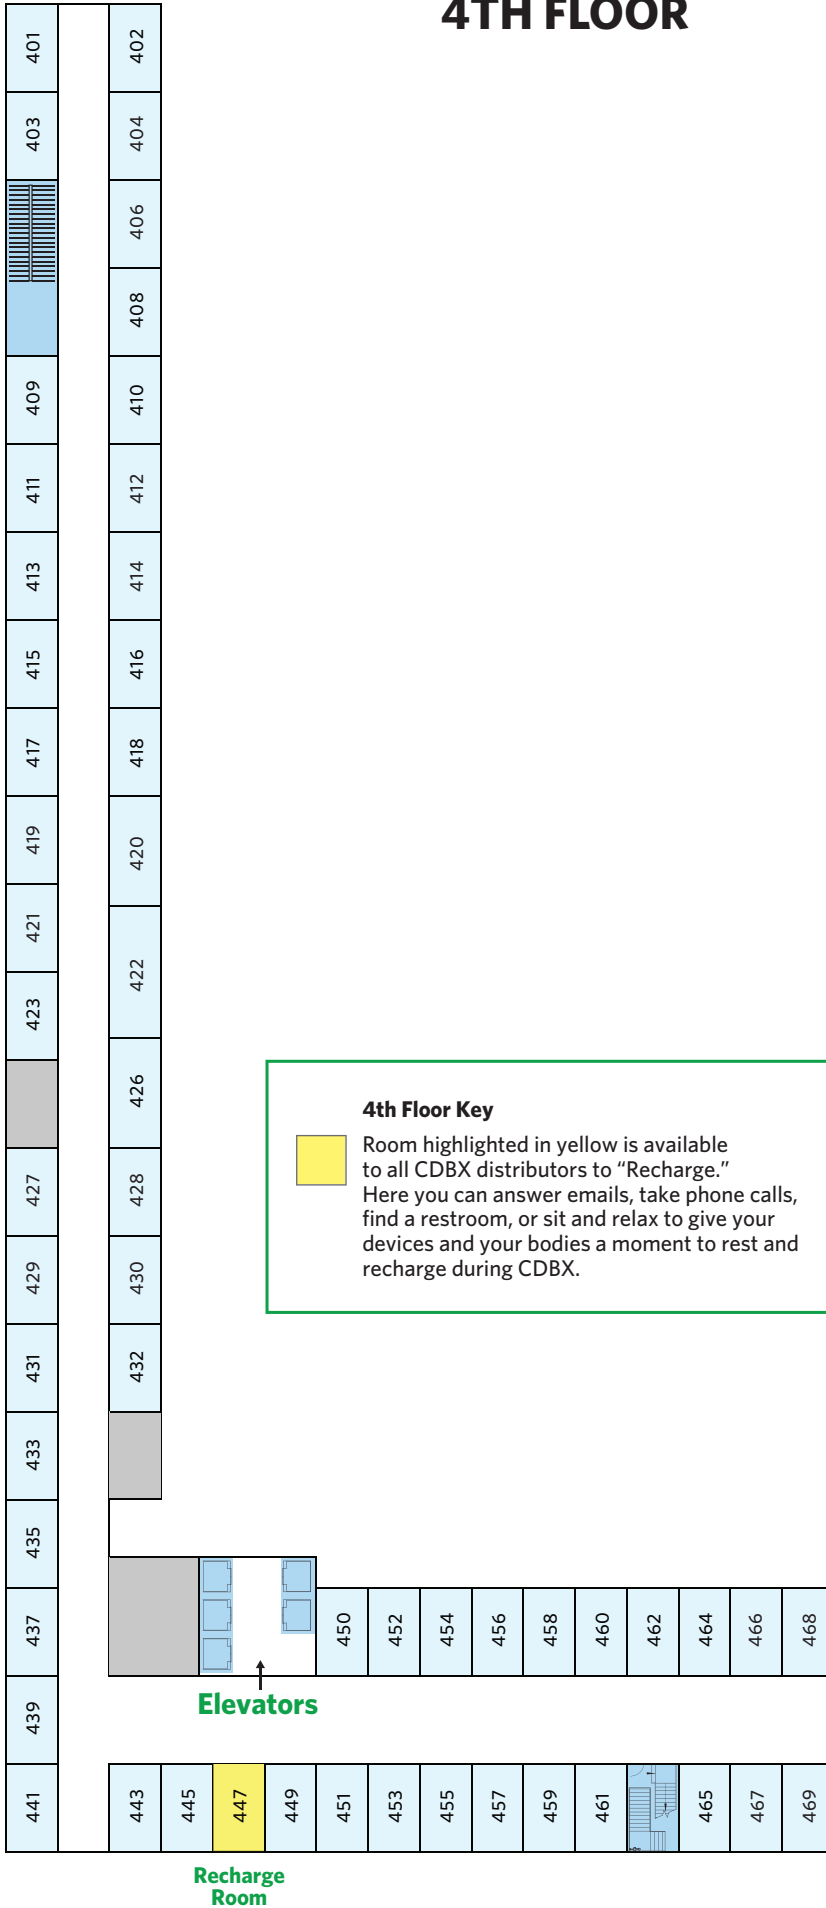

Alexis Newnam | Marketing and Member Services Senior Associate | 703-208-1643 | alexisn@cdaweb.net

CDBX 2024 Meeting Space

Floor plans are not to scale

LOBBY LEVEL

2ND FLOOR

3RD FLOOR

Floor plans are not to scale

4TH FLOOR

Floor plans are not to scale